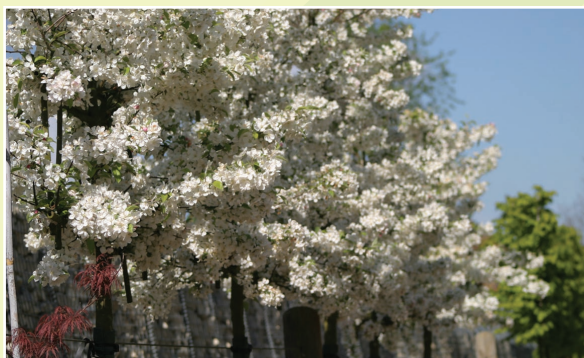

With carefully timed pruning, Crabapple can provide an incredibly effective display when pleached. (pictured here: *Malus zumi* ‘Professor Sprenger’)